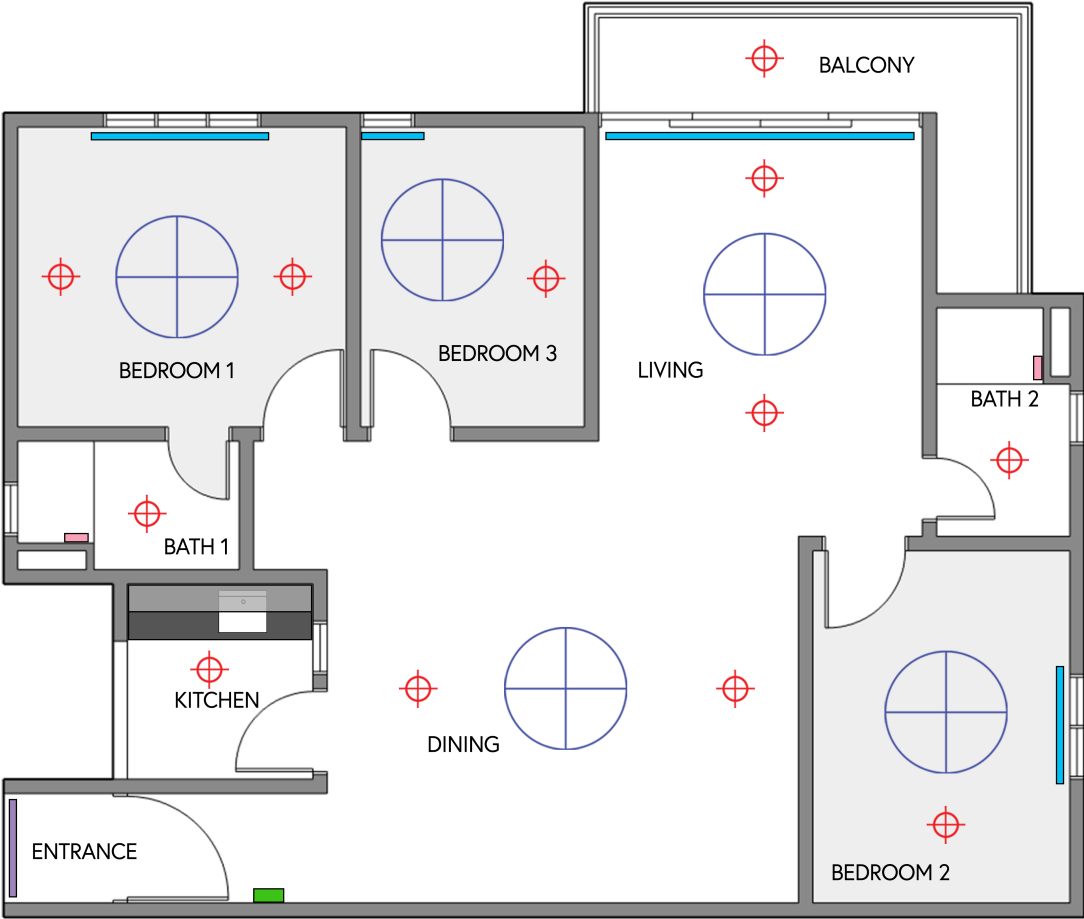

B. Kitchen Area:

- 7'L, i-shape Base Units come with HPL top, 3 levels Undermount Soft-Closed runner Drawer set & stainless steel Single Bowl Sink c/w inlet & outlet pipe installation service
- 7'L, standard height i-shape Wall Unit

⊕ 18W Ceiling Light x 12 nos

⊕ Ceiling Fan x 5 nos

■ Wireless Door Bell

■ Non Pump Water Heater x 2 nos

■ Heavy Duty Single Layer Curtain Track

■ 1.2mmTHK Main Door Grille

■ 7'L i-shape Base Unit with HPL Top

■ 7'L x standard height i-shape Wall Unit

TUAN RESIDENCY

KUALA LUMPUR

24 MONTHS INSTALLMENT

Terms & conditions apply

TYPE C
BASIC PACKAGE
RM7,588

 BESTMAS®

TUAN RESIDENCY