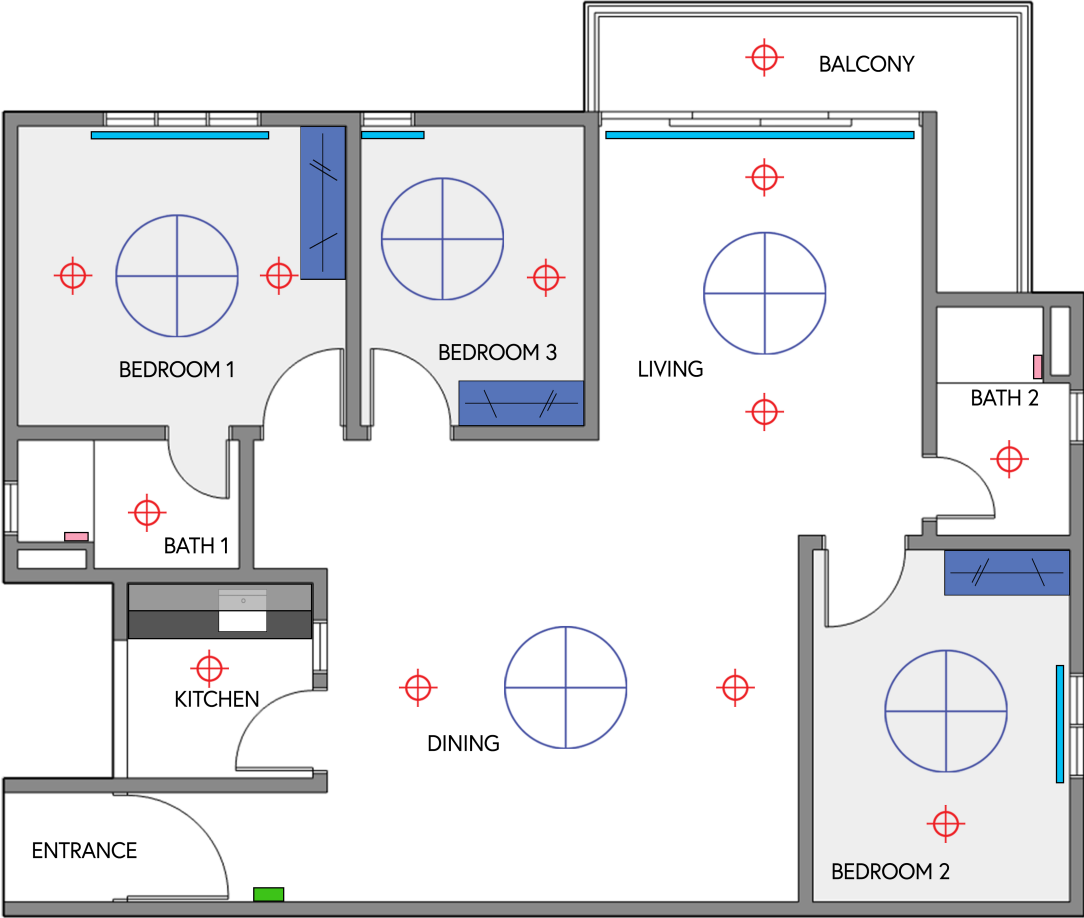

B. Kitchen Area:

- 7'L, i-shape Base Units come with HPL top, 3 levels Undermount Soft-Closed runner Drawer set & stainless steel Single Bowl Sink c/w inlet & outlet pipe installation service
- 7'L, standard height i-shape Wall Unit

C. Bedroom Area:

- 5'L Swing Door Wardrobe at Master Bedroom, c/w 3 levels Undermount Soft-Closed runner Drawer set
- 4'L Swing Door Wardrobe at Bedroom 2, c/w 3 levels Undermount Soft-Closed runner Drawer set
- 4'L Swing Door Wardrobe at Bedroom 3, c/w 3 levels Undermount Soft-Closed runner Drawer set

⊕ 18W Ceiling Light x 12 nos

⊕ Ceiling Fan x 5 nos

■ Wireless Door Bell

■ Non Pump Water Heater x 2 nos

■ Heavy Duty Single Layer Curtain Track

■ 7'L i-shape Base Unit with HPL Top

■ 7'L x standard height i-shape Wall Unit